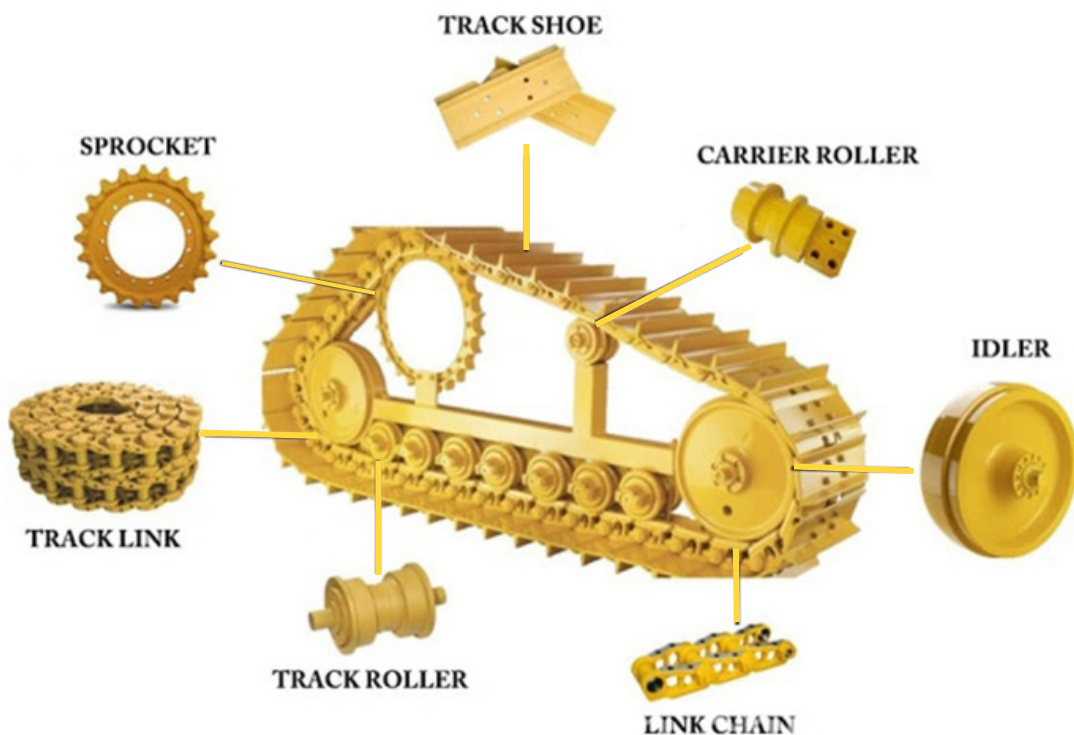

MASSEY FERGUSON

JOHN DEERE

NEW HOLLAND

KALMAR

KAWASAKI

AND MORE !

References to other manufacturers and their part numbers, model numbers, symbols and other descriptions are for identification purposes only.

BUCKETS AND ATTACHMENTS

Quality parts and spares suitable for use in medium to hard Digging/Excavation/Quarry & Mining applications, both national and international market.

TRACK GROUP

Complete frames of tracked machines including upper guide roller, crawler drive gear, tension wheel, crawler road roller and chains

COMPLETE BODY PARTS

Vital spares such as gearbox parts, engine parts, pumps, axle parts, rims, calipers, shafts filters and rest!

DRIFTER PARTS

spare parts for hydraulic/pneumatic rock drills, used in the international mining, quarrying and construction sectors