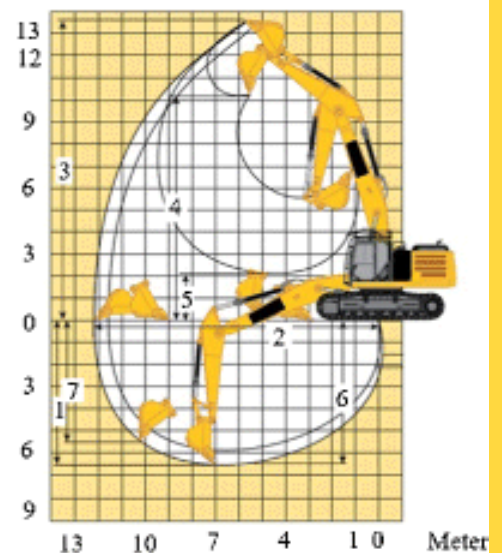

AYDEX offers its products to satisfy all consumer needs with its wide range of portfolio all around the world.

AYDEX is supplying more than 5.000 different types of high-quality spare part with all categories of Brake Systems, Body Parts, Bucket attachments, Clutch Parts, Electrical Parts, Engine Parts, Filters, Steering Parts, Suspension Parts and Accesories for heavyduty machines, tractors and mining machines.

Engine Parts

AYDEX has a wide range of Engine Parts such as Cylinder Head, Exhaust Manifold, Piston & Liner, Turbocharger, Oil Sump, Crankshaft, Flywheel Housing, Engine Suspension Mountings, Crankcase, Oil Pump, Camshaft, Oil Filter.

Body Parts and Filters

AYDEX has a wide range of Body Parts and Filters such as Bumper, Door, Mirror, Boarding Step, Front grill, Wiper Linkage, Cabin Corner, Windscreen, Air Filter, Oil Filter, Fuel Filter and Cabin Air Filter.

Electrical Parts

AYDEX has a wide range of Electrical Parts such as Battery, Headlamp, Sensors, Tail Lamp, Starter Motor, Alternator, Other Switch, Marker Lamp, Turn Signal Lamp, Relay and Bulbs.

Brake System and Clutch Parts

AYDEX has a wide range of Brake System and Clutch Parts such as Clutch Kit (Cover & Disc), Clutch Cylinder, Clutch Servo, Compressor, Brake Cylinders, Brake Shoe, Various Valves, Brake Caliper, Air Tank, Brake Disc, Connector and Brake Drum

HIGH QUALITY
PARTS FOR
CHALLENGING
TASKS