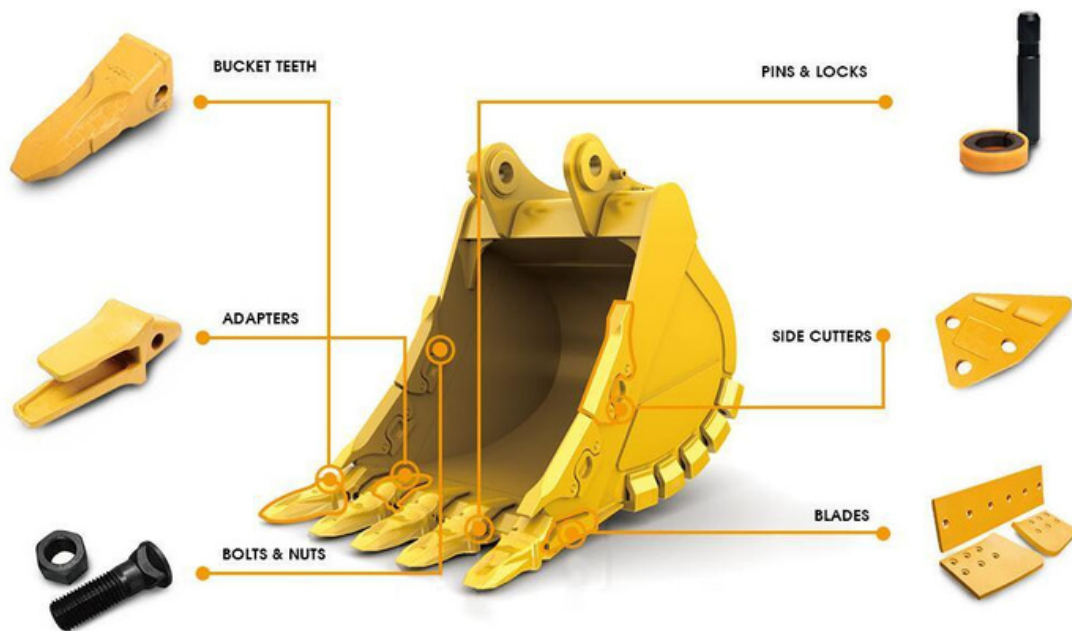

MASSEY FERGUSON

JOHN DEERE

NEW HOLLAND

KALMAR

KAWASAKI

AND MORE !

References to other manufacturers and their part numbers, model numbers, symbols and other descriptions are for identification purposes only.

BUCKETS AND ATTACHMENTS

Quality parts and spares suitable for use in medium to hard Digging/Excavation/Quarry & Mining applications, both national and international market.

TRACK GROUP

Complete frames of tracked machines including upper guide roller, crawler drive gear, tension wheel, crawler road roller and chains

COMPLETE BODY PARTS

Vital spares such as gearbox parts, engine parts, pumps, axle parts, rims, calipers, shafts filters and rest!

DRIFTER PARTS

spare parts for hydraulic/pneumatic rock drills, used in the international mining, quarrying and construction sectors