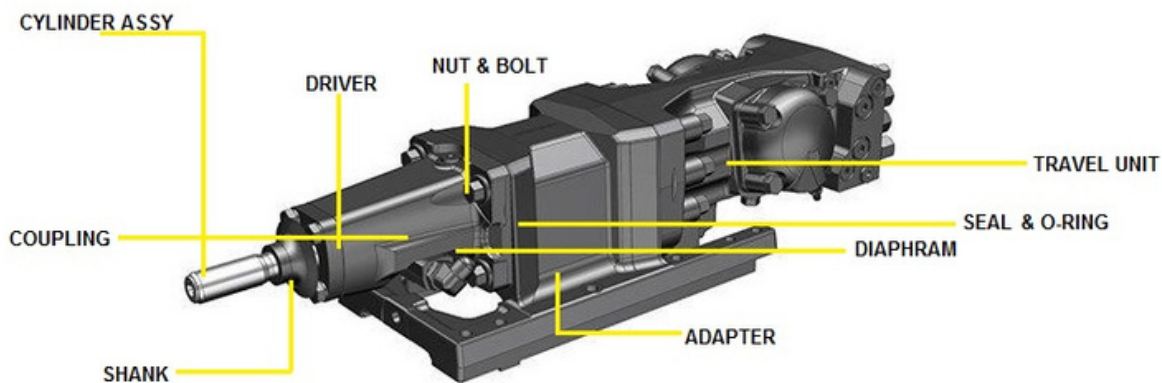

BUCKETS AND ATTACHMENTS

Quality parts and spares suitable for use in medium to hard Digging/Excavation/Quarry & Mining applications, both national and international market.

TRACK GROUP

Complete frames of tracked machines including upper guide roller, crawler drive gear, tension wheel, crawler road roller and chains

COMPLETE BODY PARTS

Vital spares such as gearbox parts, engine parts, pumps, axle parts, rims, calipers, shafts filters and rest!

DRIFTER PARTS

spare parts for hydraulic/pneumatic rock drills, used in the international mining, quarrying and construction sectors